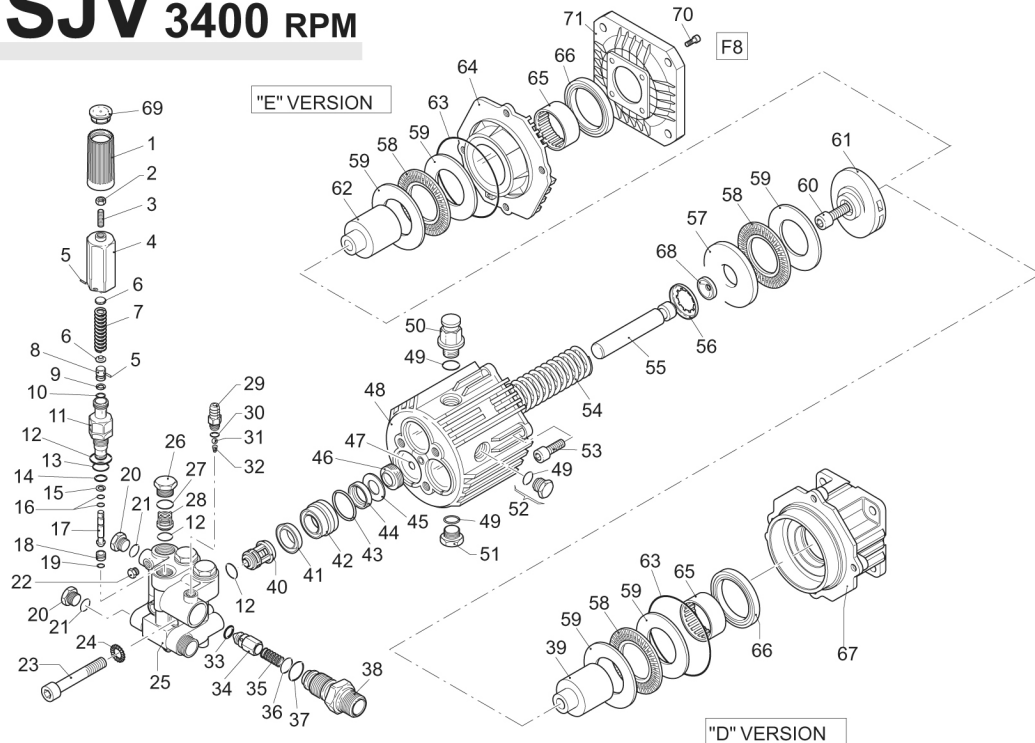

XJV & SJV 3400 RPM

Pos.	Code	Description	Qty.
1	1981780	Adjusting cap cover	1
2	1980300	Nut	1
3	1540560	Adjusting screw	1
4	1980390	Adjusting cap	1
5	1080070	Pin	2
6	1980220	Spring plate	2
7	1271070	Spring	1
8	1080041	Upper piston	1
9	1080401	Back-up ring	1
10	1080250	O-Ring	1
11	1980210	Piston guide	1
12	880830	O-Ring	7
13	740290	O-Ring	1
14	800560	O-Ring	1
15	1271170	Back-up ring	1
16	1080190	O-Ring	2
17	1271160	Lower piston	1
18	1980200	Piston seat	1
19	1470210	O-Ring	1
20	880581	Plug 1/4G	2
21	820510	O-Ring	2
22	620301	Plug 1/8G	1
23	1980310	Head bolt (443 in/lbs)	3
24	650530	Washer	3
25	1980020	Pump head	1
26	1260162	Valve cap (443 in/lbs)	3
27	960160	O-Ring	3
28	1269050	Discharge valve	6
29	1560490	Injector barb	1
30	480480	O-Ring	1
31	1250280	Ball	1
32	1560520	Spring	1
33	1460430	O-Ring	1
34	1540170	Shutter valve	1
35	1080091	Spring	1
36	394280	O-Ring	1
37	1200690	O-Ring	1
38	1270140	Chemical injector	1
39	1980100	Crankshaft	1
40	1989050	Inlet valve	3
41	1342761	High pressure packing	3
42	1980180	Piston guide	3

Pos.	Code	Description	Qty.
43	770130	O-Ring	3
44	1260440	Low pressure seal	3
45	1980170	Seal retainer	3
46	1980410	Oil seal	3
47	770090	O-Ring	1
48	1980010	Crankcase body	1
49	740290	O-Ring	3
50	1980380	Vented oil cap	1
51	1980740	Brass plug	1
52	1980290	Sight glass	1
53	180030	Bolt (228 in/lbs)	4
54	1981140	Plunger spring	3
55	1980140	Plunger	3
56	1980150	Plunger spring retainer	3
57	1980130	Plunger plate	1
58	1980250	Thrust bearing	2
59	1980240	Bearing race	3
60	850370	Bolt	1
61	1980080	Wobble plate	1
62	1980070	Wobble plate	1
63	1980060	Wobble plate	1
64	1980050	Wobble plate	1
65	1980110	Crankshaft	1
66	1980340	O-Ring	1
67	1980040	Crankcase cover	1
68	1980230	Roller bearing	1
69	480671	Oil seal	1
70	1981510	Flange	1
71	1981130	Plunger shoe	1
72	1981770	Adjusting cap plug	1
73	651000	Bolt	4
74	1320060	Motor flange	1